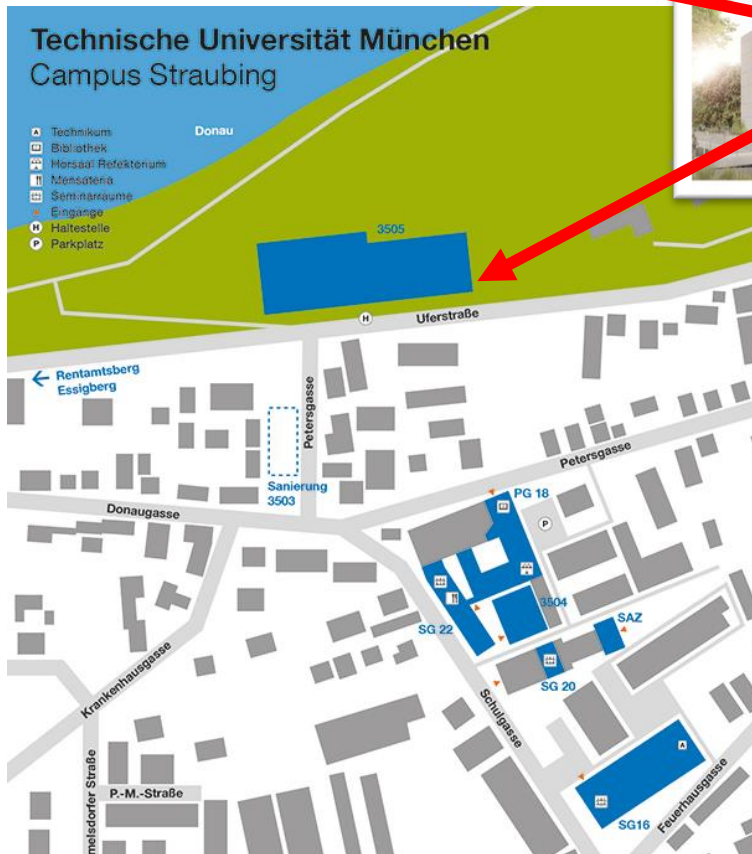

TUM Campus Straubing Professorship of Bioprocess Engineering

How to find us

Address for navigation:

Uferstraße 53, 94315 Straubing

Parking facilities:

There are plenty of parking spaces under the Uferstraße building. Please drive through the open barrier and under the building.

About 2/3 of the way to the end of the car park there is a lift that will take you directly to the Chair of Bioprocess Engineering (2nd floor).

2nd Floor:

When you exit the lift, please turn left towards the office corridor.

If you take the stairs, please go right along the staircase, also in the direction of the office corridor. The professor's and doctoral student's offices are located there.

A warm welcome!